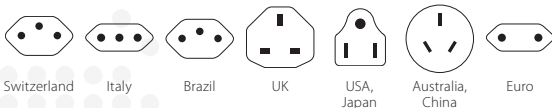

Suitable for

Compatibility (Input)

Compatibility (Output)

Packaging (Retail)