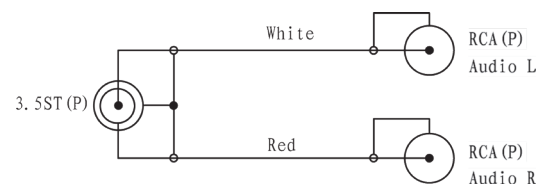

clicktronic[®]
entertainment.
pure.

casual

 3.5 mm STEREO plug

  2 x RCA plug (RCA)

Cross section

Wiring diagram

MP3 Adaptor cable

additional adapter for MP3 Player, iPod, and Smartphone