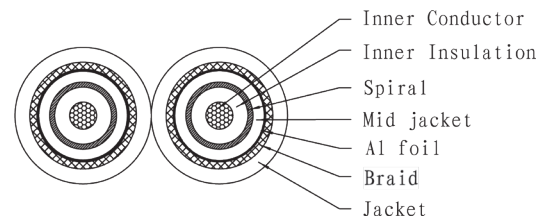

clicktronic[®]
entertainment.
pure.

casual

 3.5 mm STEREO plug

  2 x RCA plug (RCA)

Cross section

Wiring diagram

MP3 Adaptor cable

additional adapter for MP3 Player, iPod, and Smartphone